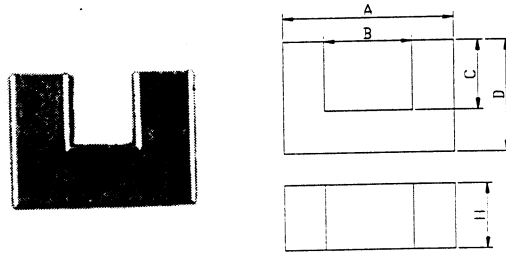

## Product Overview & Type Number Structure

Product overview UU cores

CORE TYPE	Ve (mm <sup>3</sup> )	Ae (mm <sup>2</sup> )	MASS (g)
UU15	1680	32.3	8.0
UU20	3800	56.0	18.0
UU80	214220	693	1080

Type number structure for cores